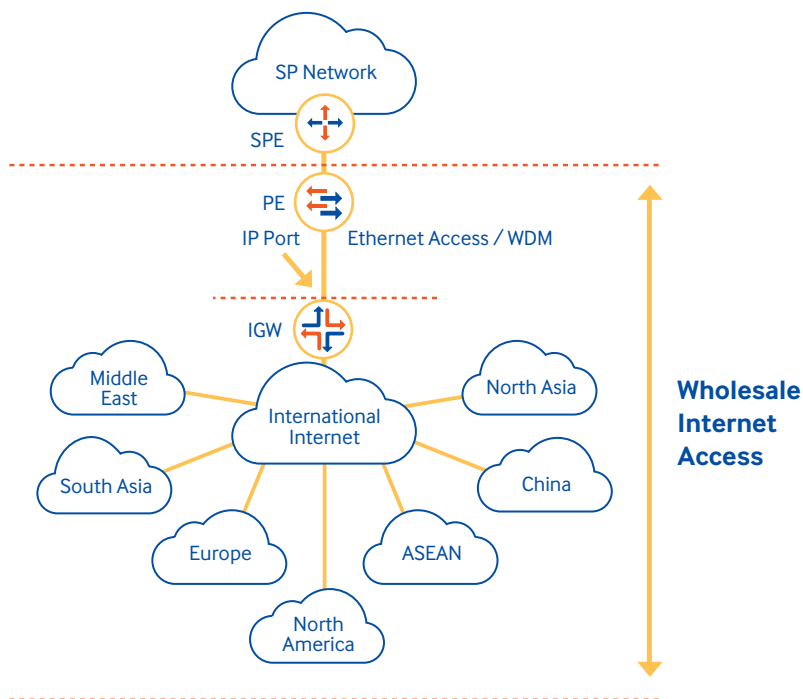

Wholesale Internet Access

Wholesale Internet Access (WIA) is a premium Internet service for licensed operators of Internet Service Provider (ISP) networks and content providers. Designed to cater to high-speed and dedicated Internet access requirements, WIA offers the highest network scalability, security and flexibility to customers.

Our Services

Wholesale Internet Access

Layer 3 Connectivity to Internet

Connects service providers to TM's Internet network via extensive IP connectivity worldwide at a medium speed of 20Mbps which is burstable anytime for any special event.

Secured Internet Service

Provides Anti-DDOS solutions to secure the WIA services from any anonymous attack.

Key Benefits

Nationwide Infrastructure Availability

Provides more than 100 **regional Ethernet** nodes nationwide.