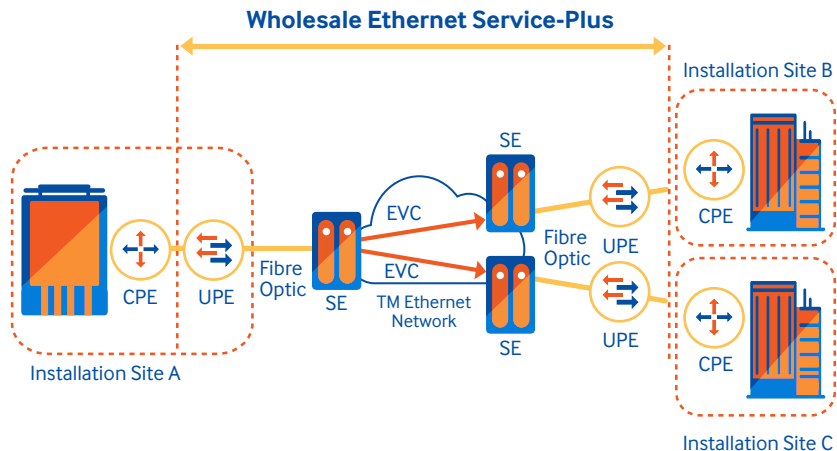

Our Services

Wholesale Ethernet

Wholesale Ethernet Basic Package

A point-to-point connectivity service using a single Ethernet Virtual Circuit (EVC) between two installation sites.

Wholesale Ethernet Plus Package

A point-to-multipoint connectivity service using multiple EVCs between multiple installation sites.

Key Benefits

Extensive and High Availability Infrastructure

Nationwide Metro Ethernet nodes delivered through **Regional** Metro Ethernet rings to meet the ever-changing needs of your business requirements.

IPv6 Ready

Supports both IPv4 and IPv6 natively without any **configurations** or **changes** in the network.

Plug-and-Play

Just plug the Ethernet LAN cable into the port once the switch is in place to get **immediate connectivity** for configured destinations.