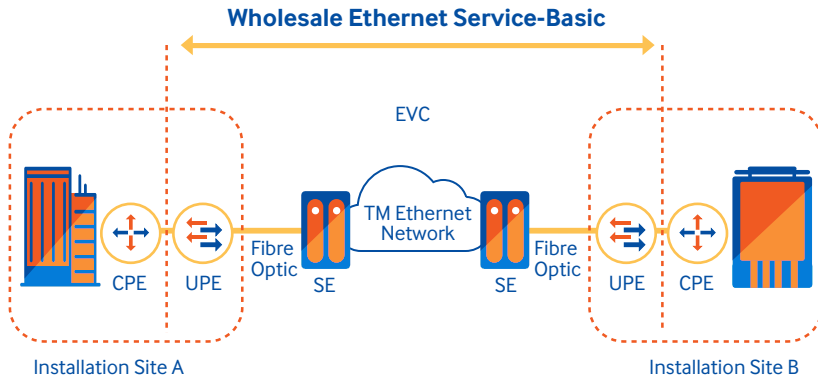

Our Services

Wholesale Ethernet

Wholesale Ethernet Basic Package

A point-to-point connectivity service using a single Ethernet Virtual Circuit (EVC) between two installation sites.

Wholesale Ethernet Plus Package

A point-to-multipoint connectivity service using multiple EVCs between multiple installation sites.

Key Benefits

Extensive and High Availability Infrastructure

Nationwide Metro Ethernet nodes delivered through **Regional** Metro Ethernet rings to meet the ever-changing needs of your business requirements.